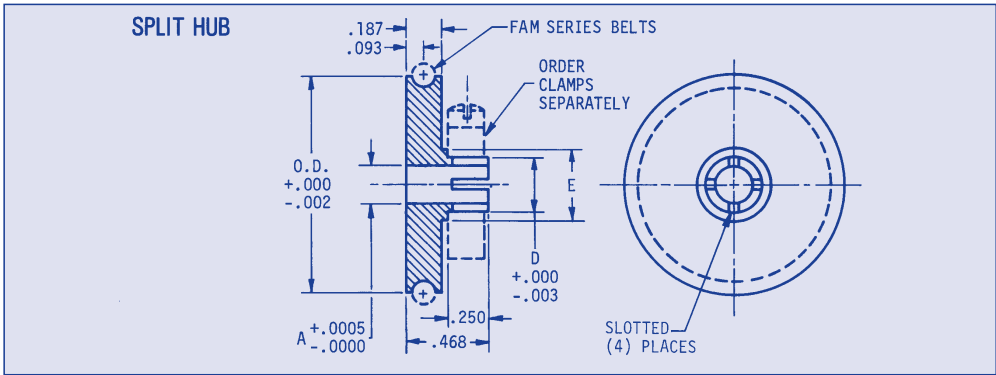

PRECISION ROUND BELT PULLEYS

**1/8 ROUND
BELT
ONLY**

Material: 303 Stainless Steel

PIN HUB	SPLIT HUB	Shaft Size	O.D.	A	B	C	D	E	Set Screw														
Cat. No.	Cat. No.																						
FBS-A1-1 FBS-A1-2 FBS-A1-3 FBS-A1-4 FBS-A1-5	FBS-A2-1 FBS-A2-2 FBS-A2-3 FBS-A2-4 FBS-A2-5	1/8	.500 .750 1.000 1.500 2.000	.1248	.312	.187	.188	1/4	#2-56														
FBS-A1-6 FBS-A1-7 FBS-A1-8 FBS-A1-9 FBS-A1-10	FBS-A2-6 FBS-A2-7 FBS-A2-8 FBS-A2-9 FBS-A2-10		3/16							.500 .750 1.000 1.500 2.000	.1873	.375	.218	.250	5/16	#4-40							
FBS-A1-11 FBS-A1-12 FBS-A1-13 FBS-A1-14 FBS-A1-15 FBS-A1-16 FBS-A1-17	FBS-A2-11 FBS-A2-12 FBS-A2-13 FBS-A2-14 FBS-A2-15 FBS-A2-16 FBS-A2-17									1/4							.500 .750 1.000 1.500 2.000 2.500 3.000	.2498	.500	.250	.312	3/8	#6-32